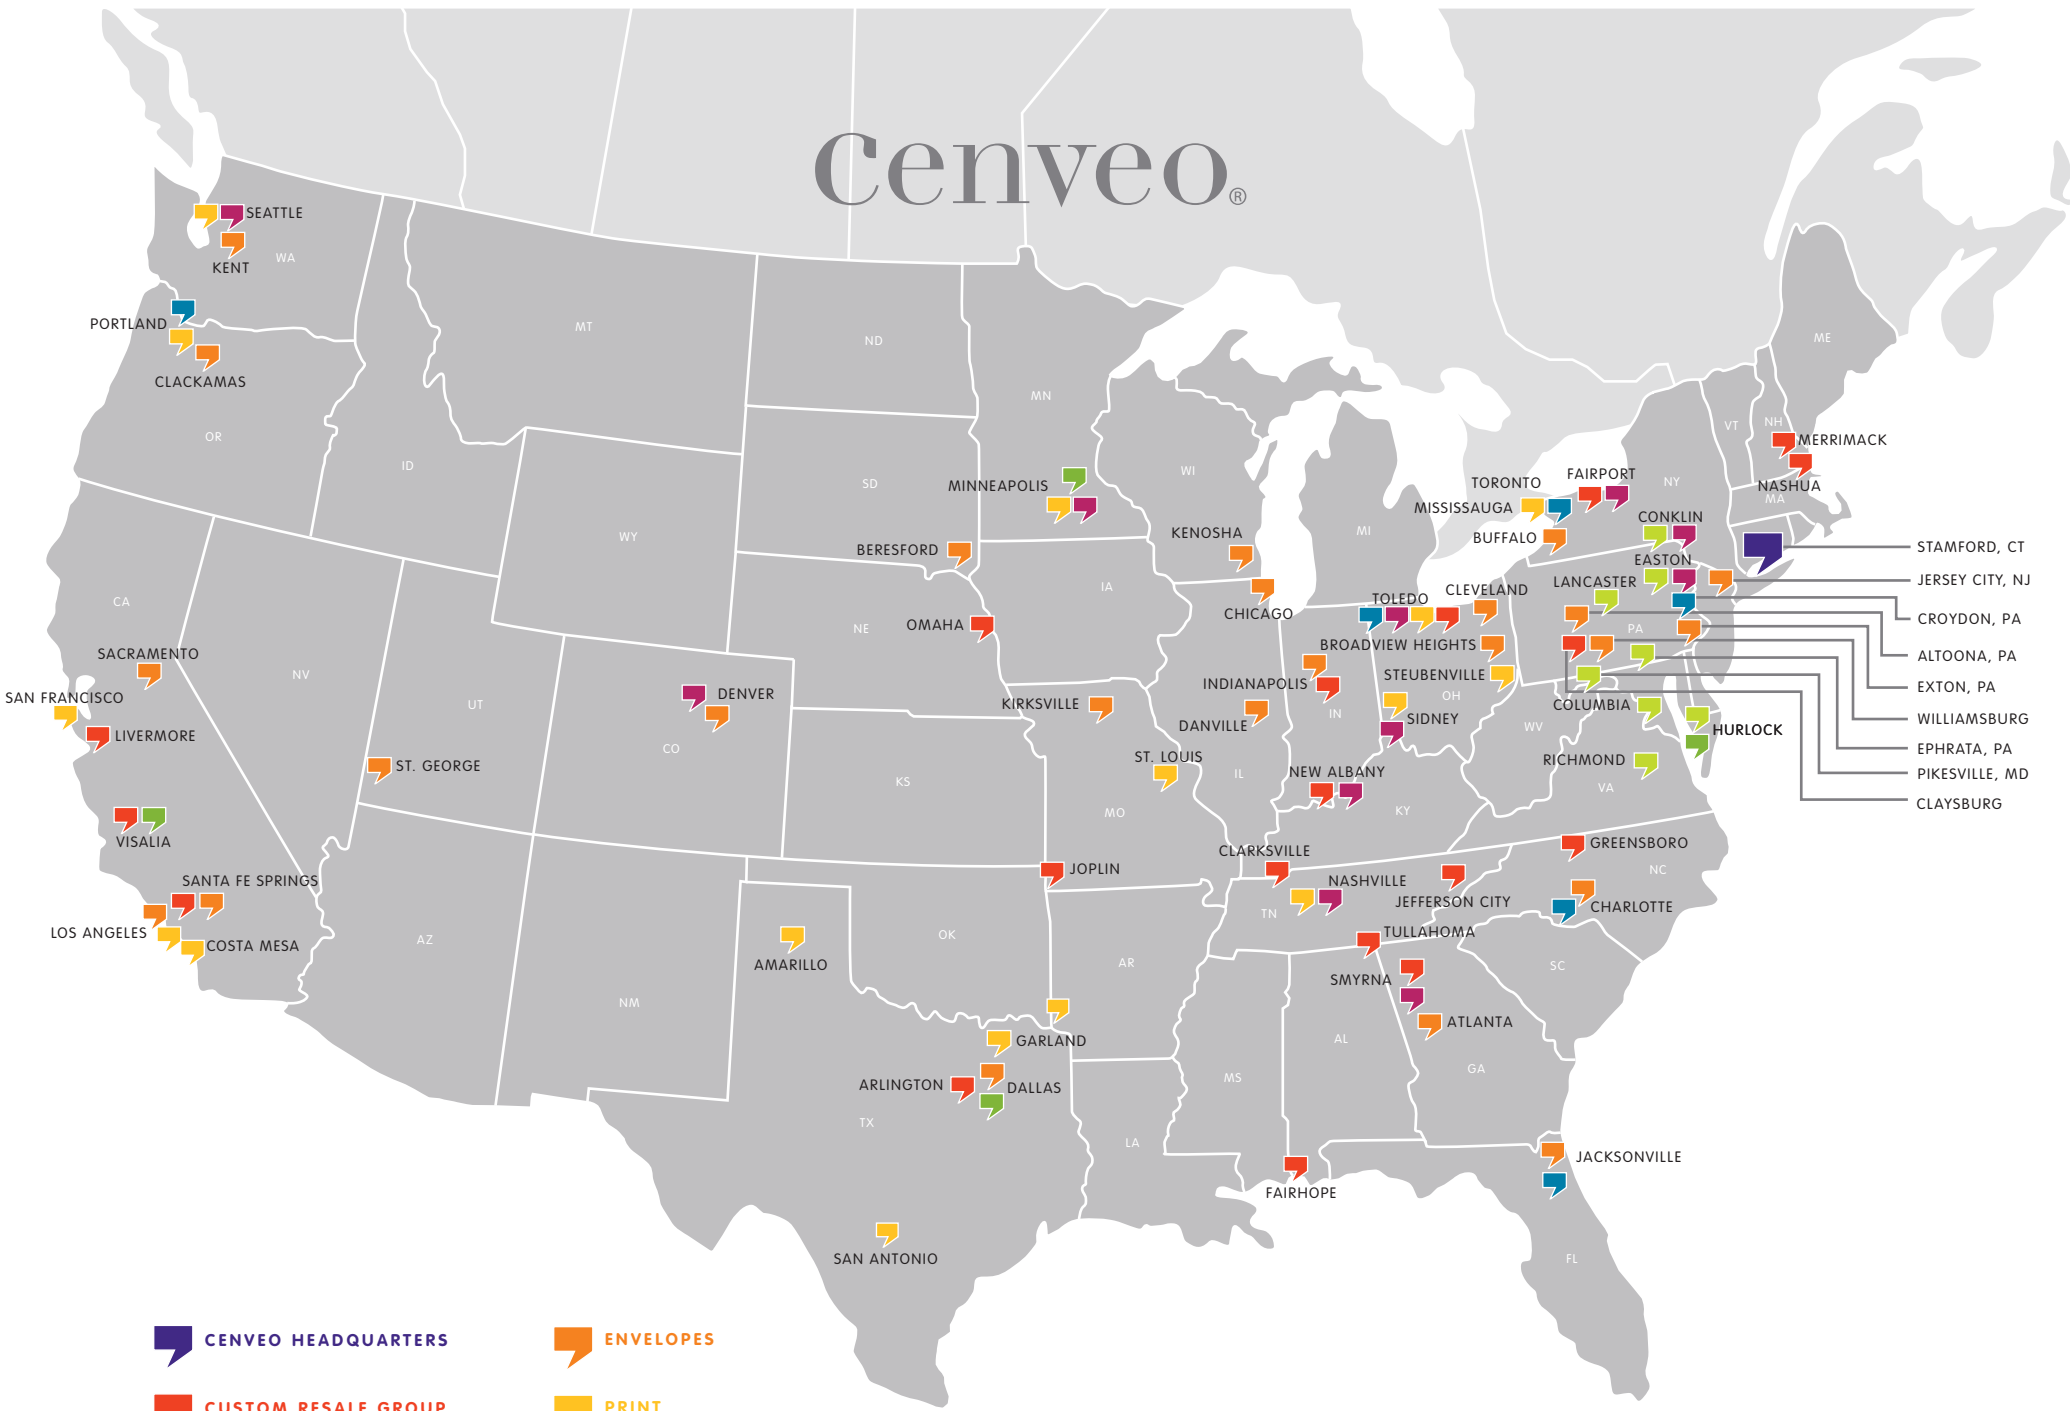

Cenveo®

- CENVEO HEADQUARTERS
- CUSTOM RESALE GROUP
- PACKAGING
- PUBLISHER SERVICES/CADMUS
- ENVELOPES
- PRINT
- FULFILLMENT AND DISTRIBUTION
- DIGITAL PRINT

- STAMFORD, CT
- JERSEY CITY, NJ
- CROYDON, PA
- ALTOONA, PA
- EXTON, PA
- WILLIAMSBURG
- EPHRATA, PA
- PIKESVILLE, MD
- CLAYSBURG